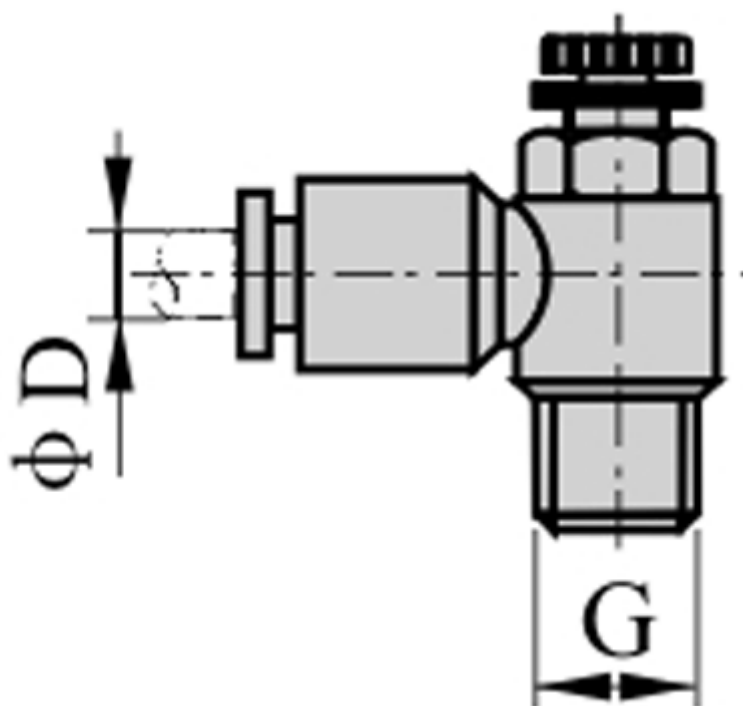

# Data Sheet

Article number: 58ESL1202

Description: Fitting ESL1202, out flow control  
thread 1/4", tube diameter 12

## Measures

---

D = 12  
Thread = 1/4"